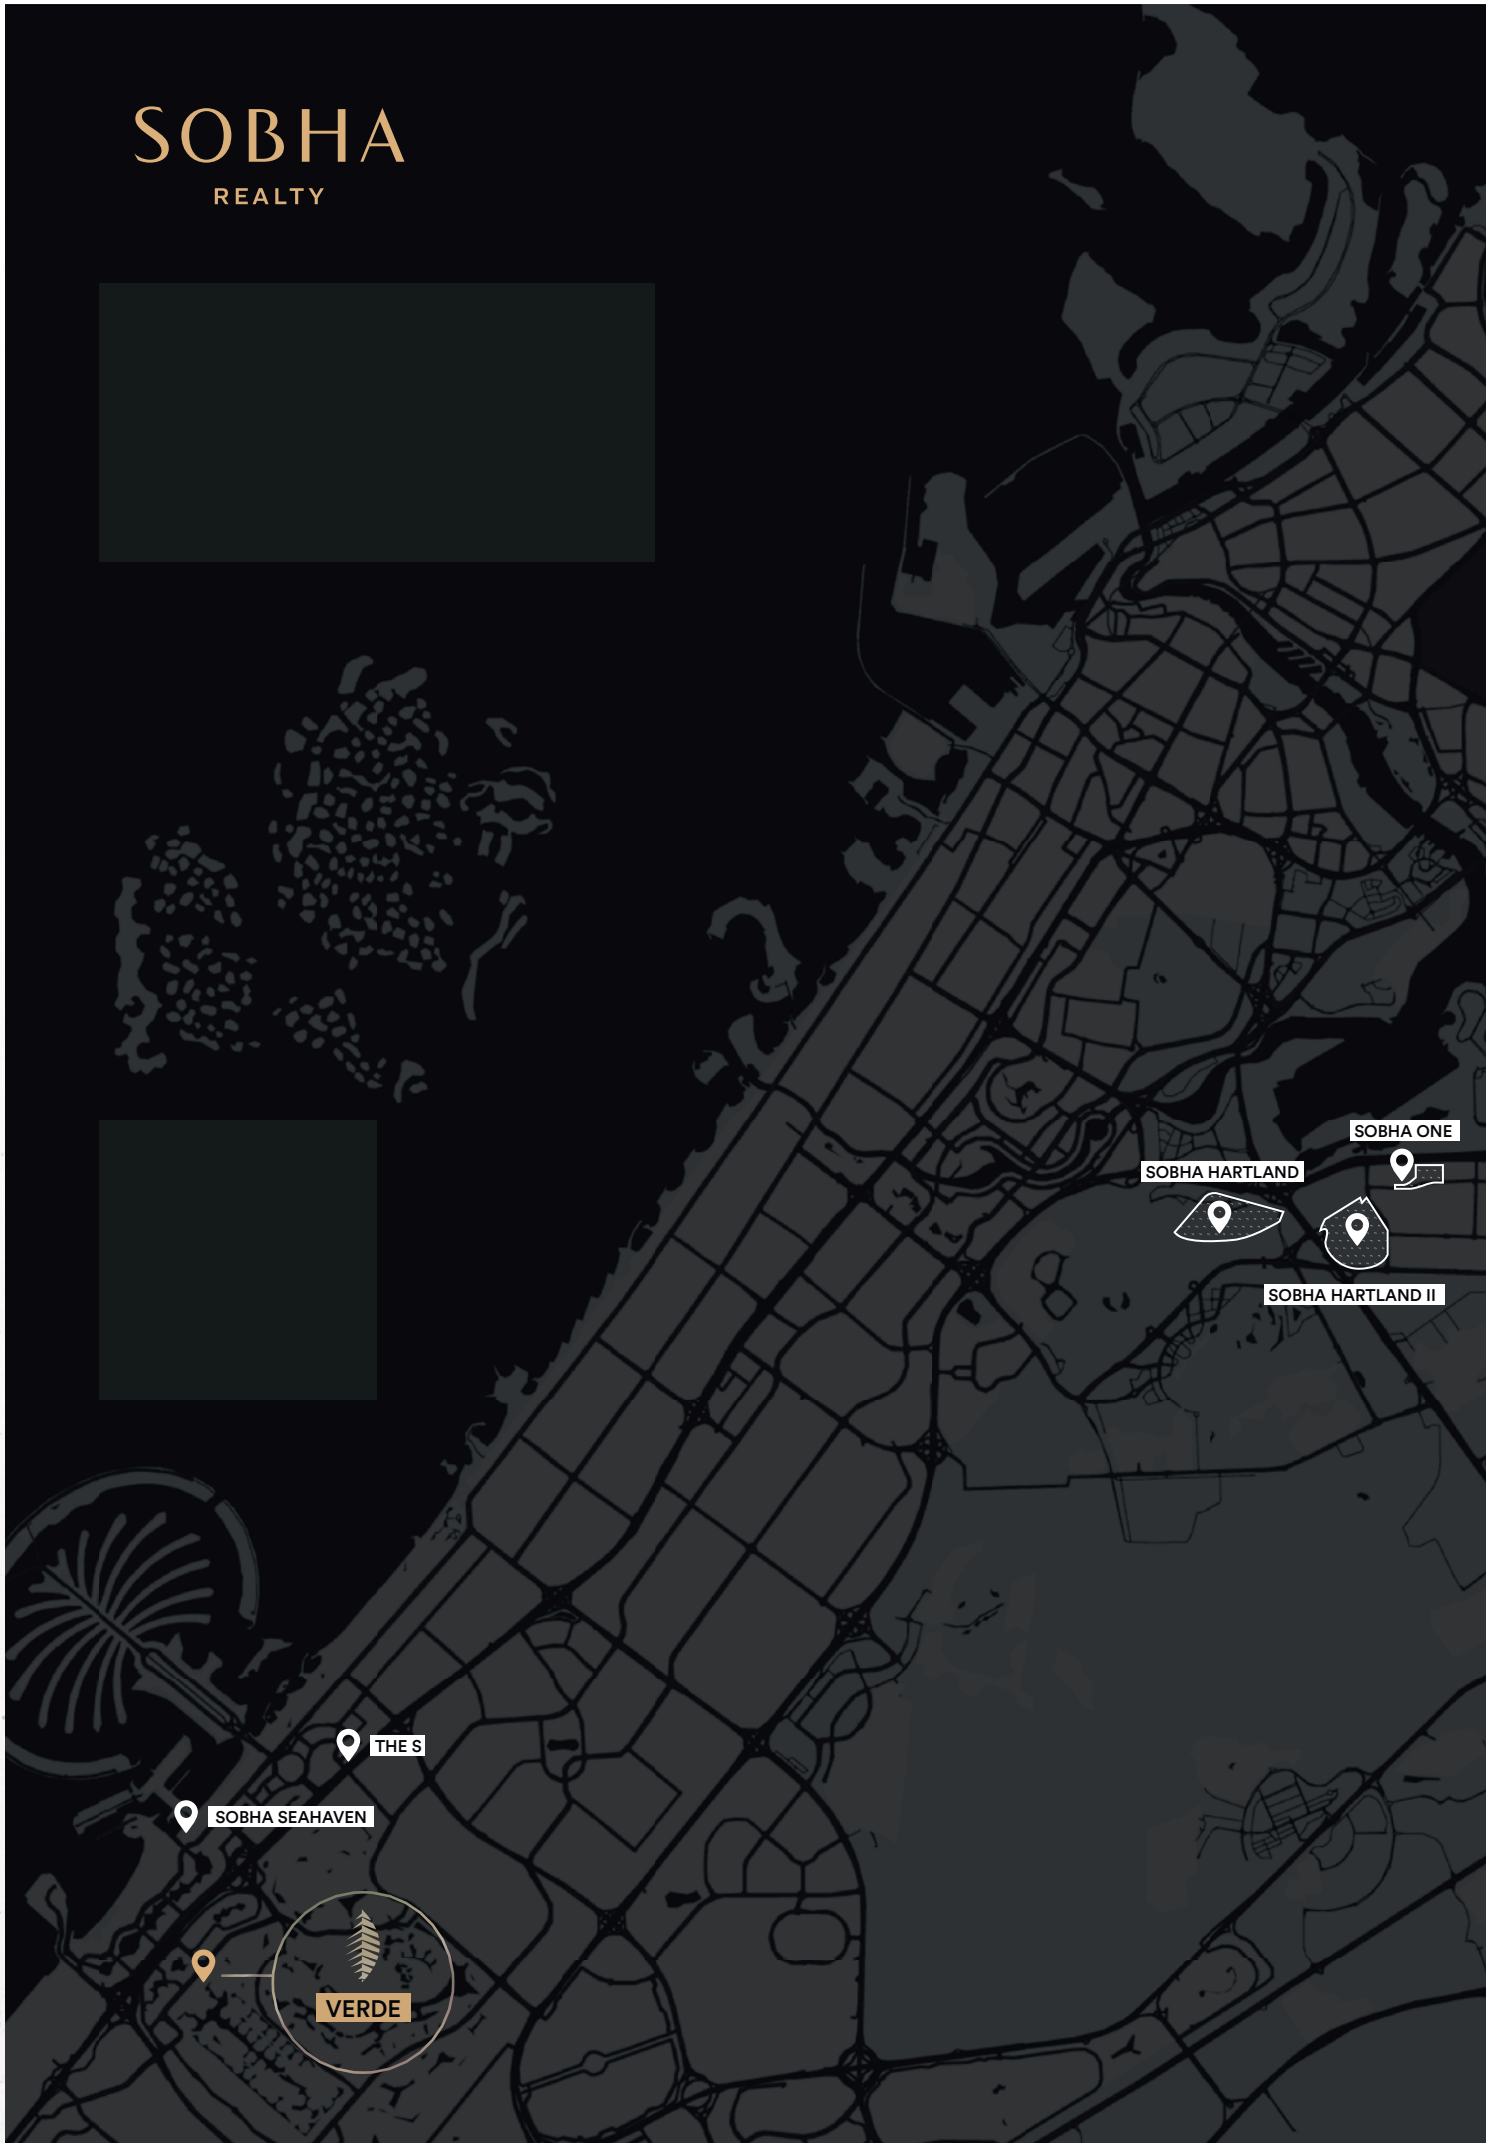

SOBHA

REALTY

SOBHA ONE

SOBHA HARTLAND

SOBHA HARTLAND II

THE S

SOBHA SEAHAVEN

VERDE