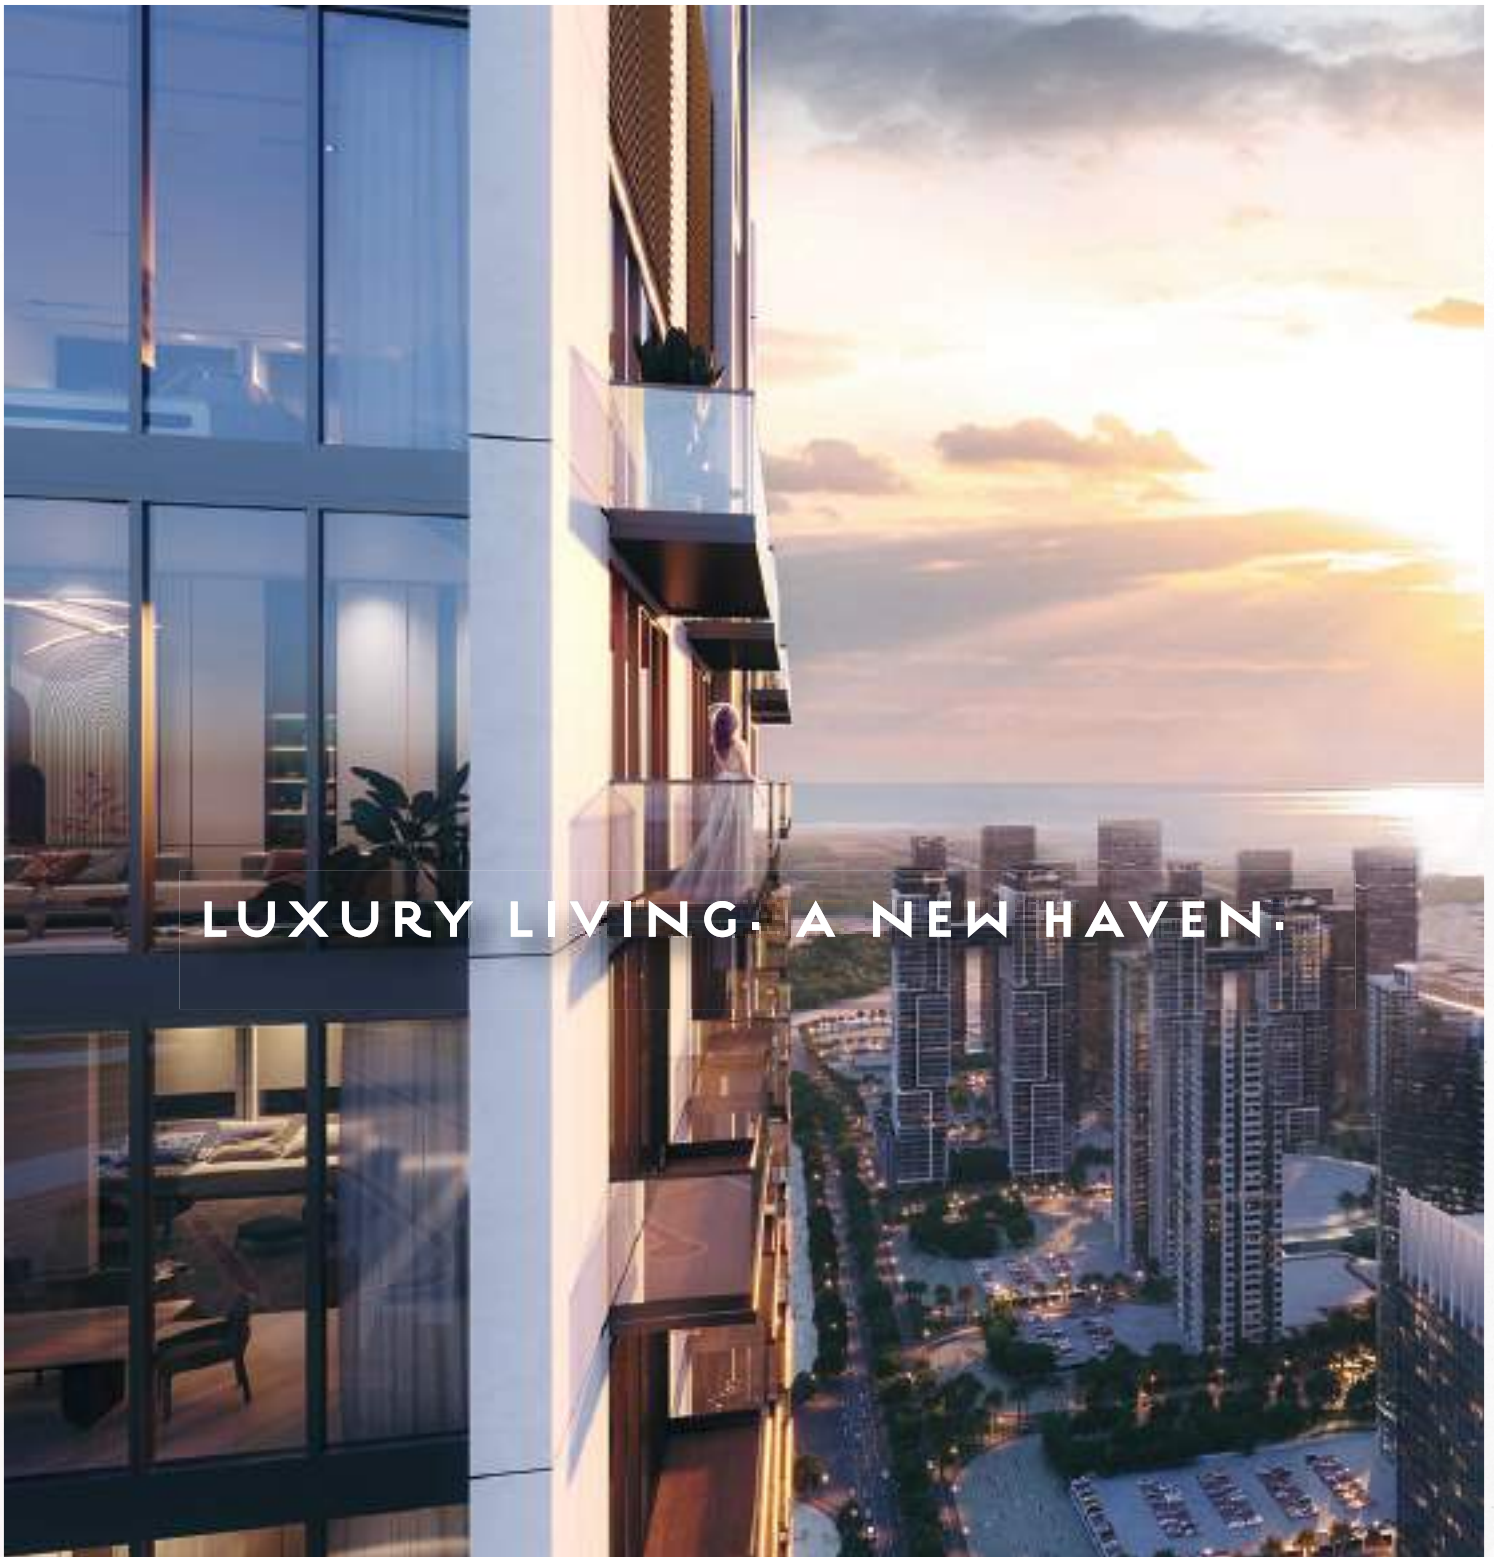

VERDE

BY SOBHA

A NEW KIND OF LIVING

HARMONIOUS ABODE. A NEW HUE.

Enjoying the radiant views of nature from the cosy corners of your home is ordinary only at SOBHA Verde. The panorama of the green meadows, the sight of the manicured golf course, and the pristine views of the skyline are all you need to devour the less ordinary side of life.

HOME. A NEW PERSONA.

A tower that resonates your aura.
A space that celebrates your arrival.
An address that marks your presence.
A befitting home for your legacy.

LUXURY LIVING. A NEW HAVEN.

Embrace a new kind of living in one of Dubai's most coveted districts-JLT, surrounded by tranquil lakes, thriving residential complexes, buzzing high streets and more. With 66 stories, SOBHA Verde is one of the tallest residential towers offering picturesque views of the lush green meadows and emerald golf course. The uber-luxury homes are designed to suit the discerning tastes of the globe trotters with world-class amenities.