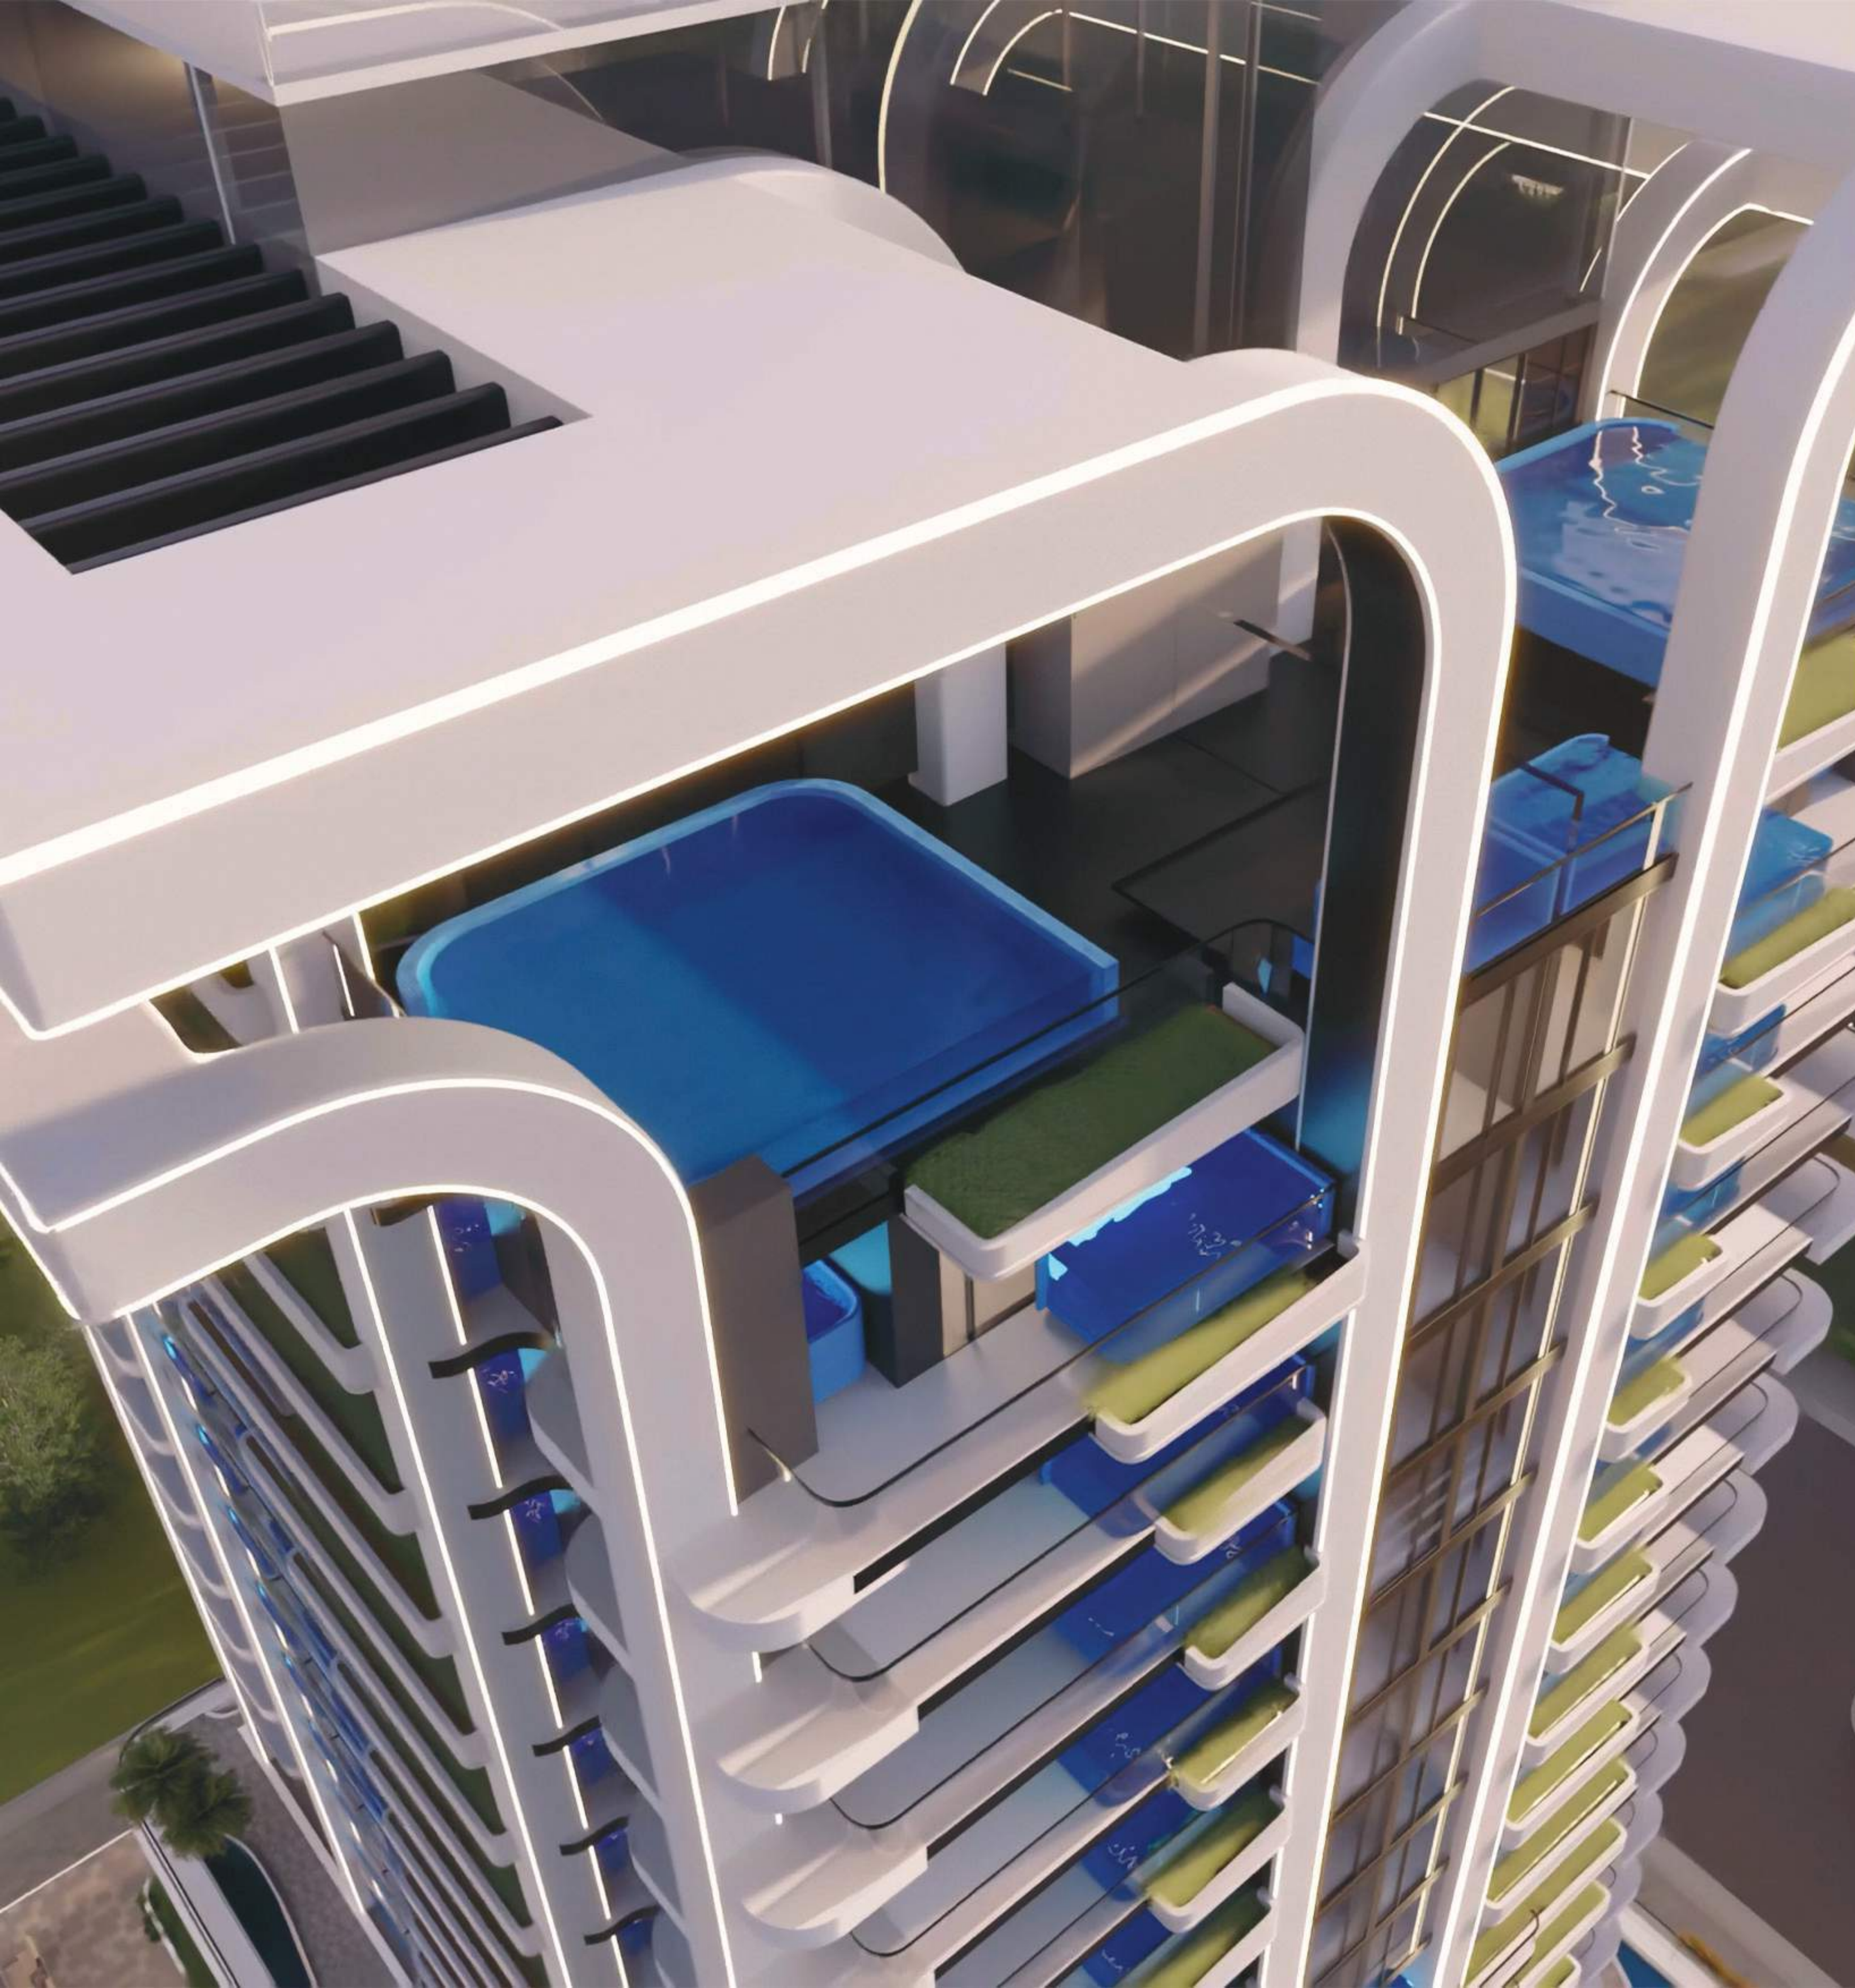

SAMANA
Manhattan

Elegantly Opulent

SAMANA
DEVELOPERS

A Symphony of Elegance & Modernity

SAMANA Manhattan – an exceptional residential development that sets a new standard for contemporary living. This innovative project by SAMANA Developers, located in Jumeirah Village Circle (JVC), is designed to provide residents with an unparalleled lifestyle; blended with luxurious amenities, stunning designs, and a prime location.

SAMANA
Manhattan

A World of Opulence

SAMANA Manhattan is an architectural masterpiece, showcasing sleek lines, contemporary elements, and a harmonious blend of glass and metal. The building's modern design stands as a testament to sophistication and elegance, setting it apart as an iconic landmark in Jumeirah Village Circle.

Redefined Comfort

Nestled in the heart of Jumeirah Village Circle, SAMANA Manhattan offers residents a strategic location that effortlessly blends tranquility with convenience. Situated within easy reach of major highways and key destinations, this prime address ensures effortless connectivity to Dubai's thriving business hubs, world-class entertainment venues, and a host of retail and dining options.

An aerial architectural rendering of a modern high-rise residential building. The building features a white facade with prominent blue and yellow balconies. At the base, there is a large swimming pool with a circular hot tub, surrounded by lounge chairs and palm trees. The building is situated on a landscaped plot with greenery and a paved road. In the background, other modern buildings and a road with cars are visible.