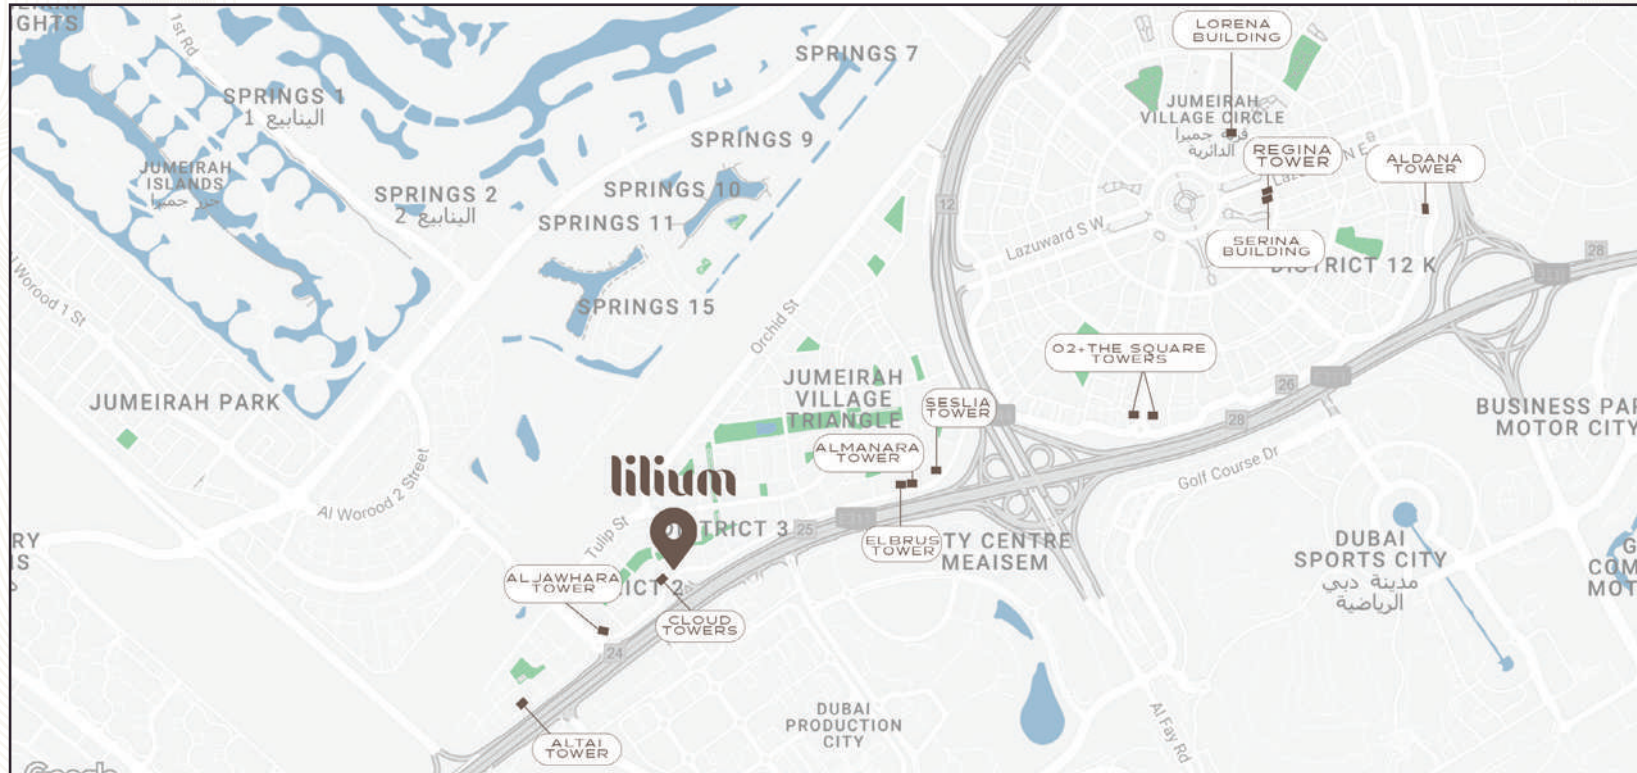

The appeal of Lilium Tower is centered on convenience, as it offers quick access to transportation and proximity to popular attractions, guaranteeing life-changing experiences. Notably, it is situated close to prestigious areas like JBR and Palm Jumeirah. Traveling to and from Lilium Tower is simple, thanks to its convenient position near Sheikh Mohammed Bin Zayed Road, Al Khail Road, and Hessa Street. Lilium Tower is an unmatched option for a chic living experience in the center of Dubai, thanks to its seamless fusion of luxury and convenience.

3

Retail

LILIUM TOWER

LOCATION MAP

At the core of your favorite areas

It is a desired residential area that is centrally located to your favorite locations, including JBR, Palm Jumeirah, Global Village, and more. Here, your future will be luxurious and comfortable. With convenient access to a wide range of dining, shopping, and entertainment options, you can take advantage of all Dubai offers. Near so many essential locations:

13 min

JBR

17 min

Mall of Emirates

19 min

Palm Jumeirah

20 min

Global Village