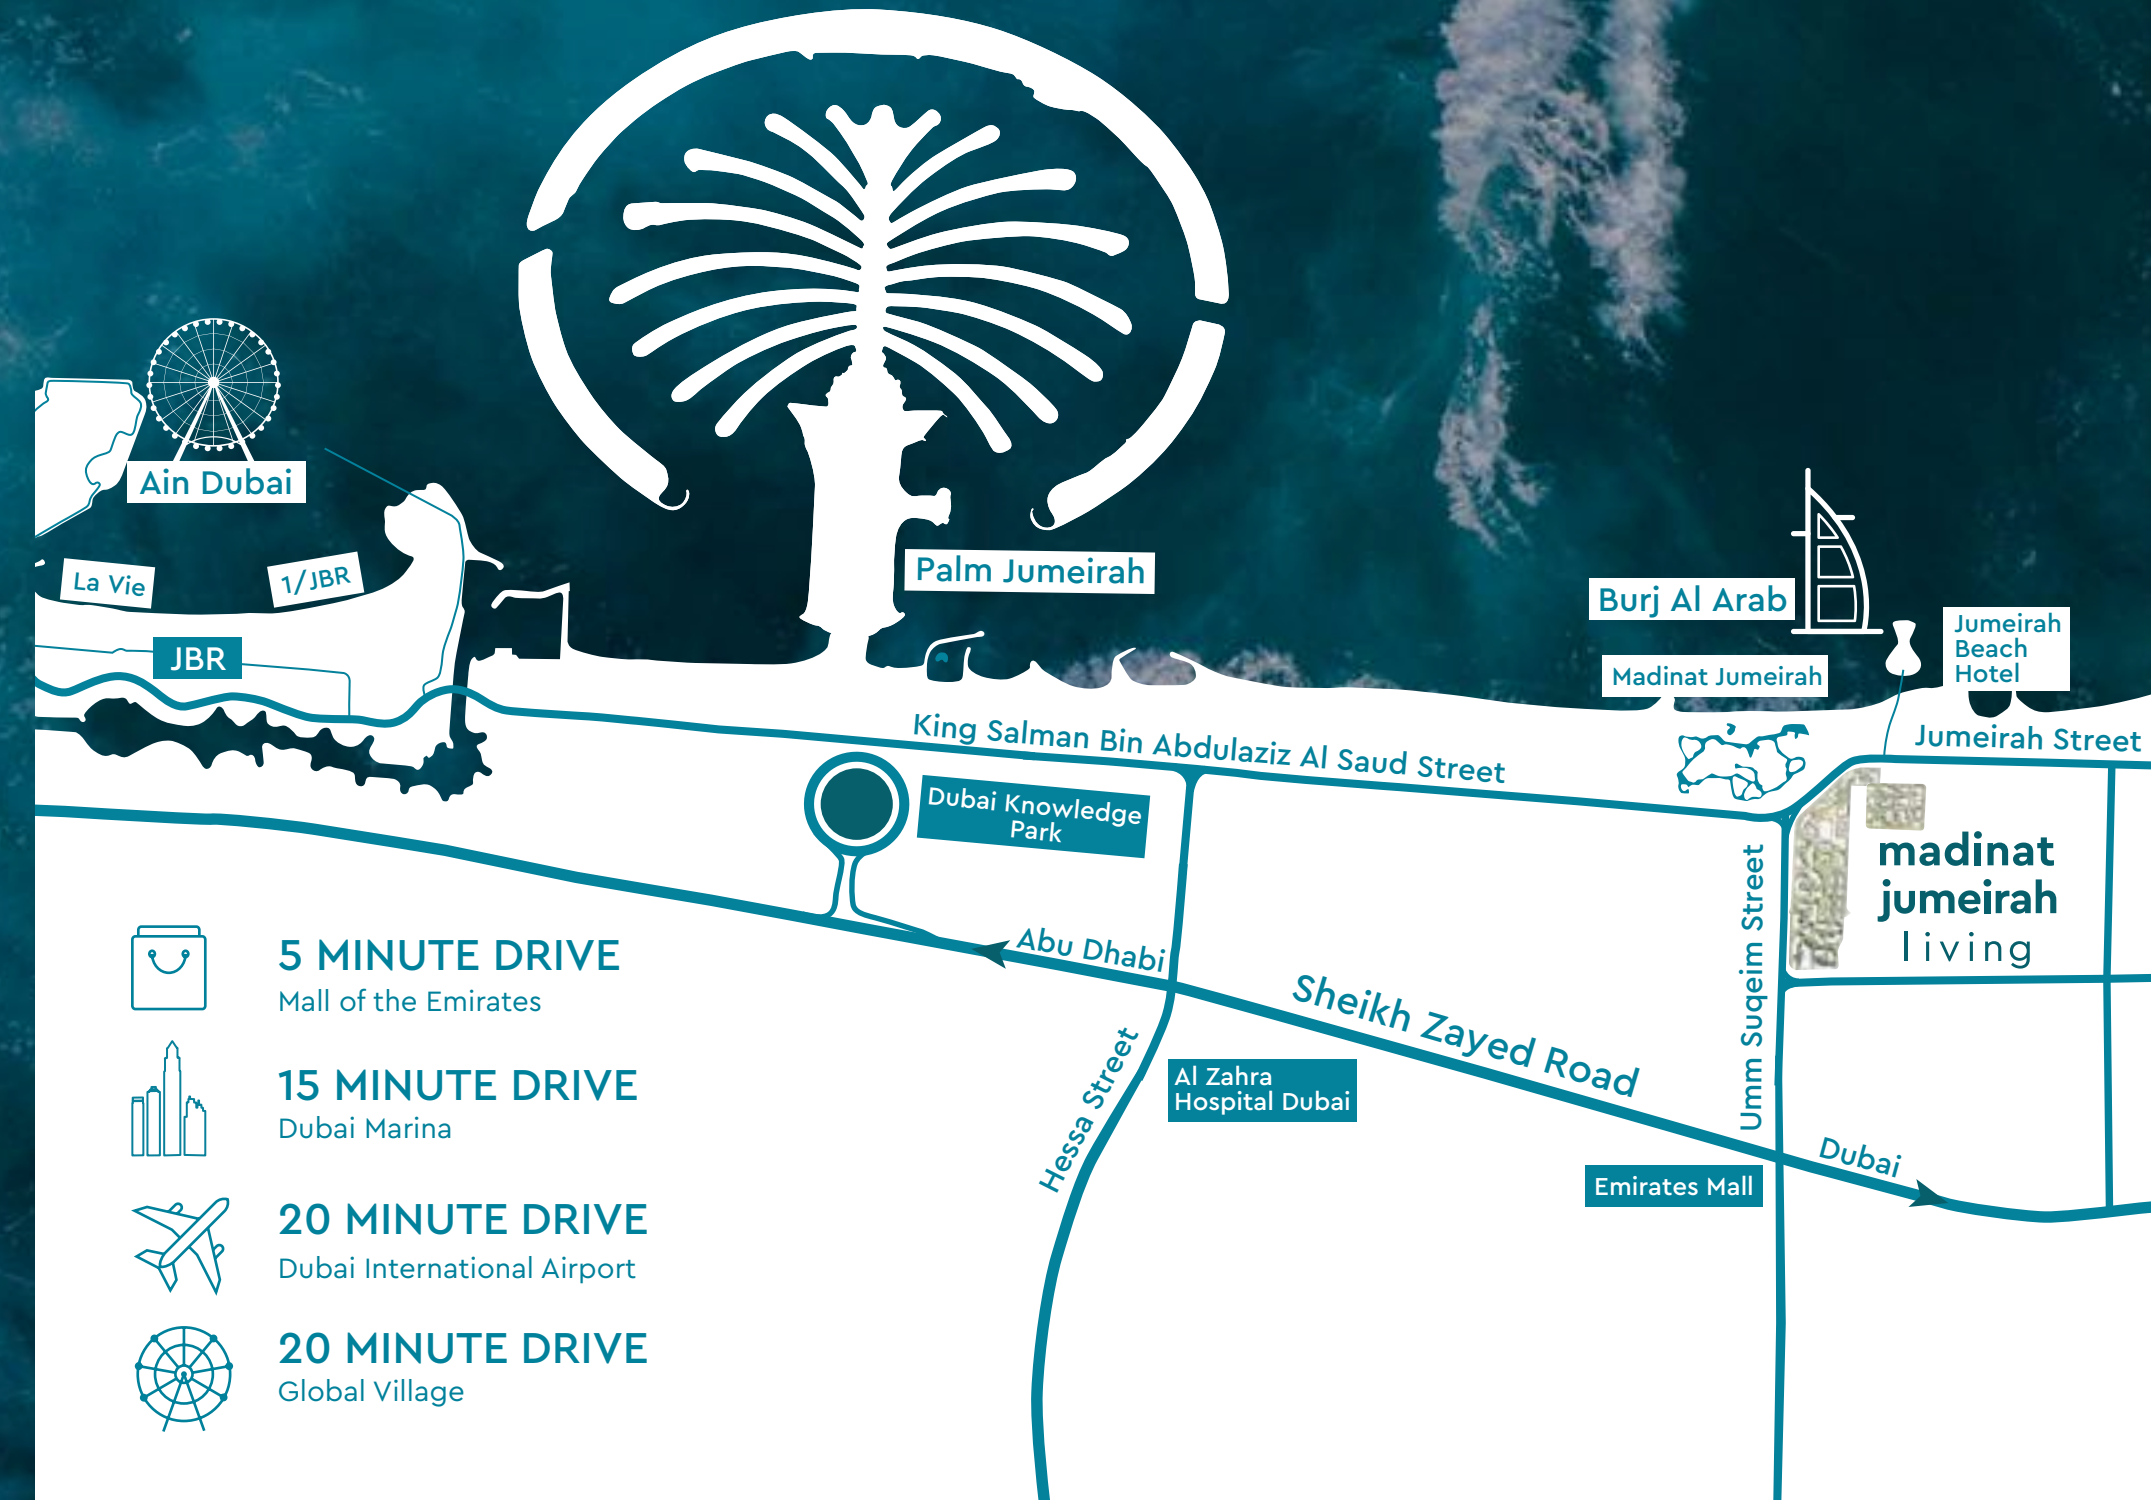

# CONNECTIVITY COME HOME TO HAVING EVERYTHING AT YOUR DOORSTEP

Located 20 minutes from Dubai International Airport, and nestled in Madinat Jumeirah, Madinat Jumeirah Living is also just a few minutes from Dubai Media City, Dubai Internet City, Palm Jumeirah and Dubai Marina. It is adjacent to Burj Al Arab, Wild Wadi Waterpark™, Jumeirah Beach Hotel, major shopping malls, public transport links and schools.