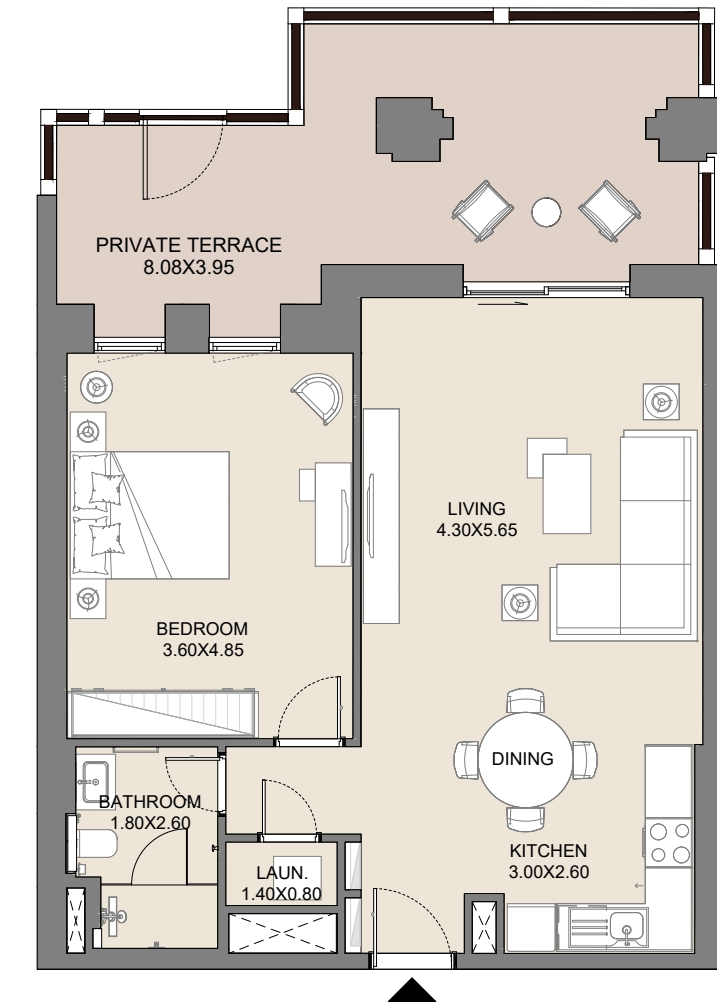

MADINAT JUMEIRAH LIVING FLOOR PLANS BUILDING 11

1 BEDROOM APARTMENT TYPE B2 LEVEL GROUND

UNIT No.	SUITE AREA		BALCONY AREA		TOTAL AREA	
	SQM	SQFT	SQM	SQFT	SQM	SQFT
G01	65.75	708	27.34	294	93.09	1002

Disclaimer: Plans, details and unit orientation included are indicative only and are subject to change by the developer/seller at its sole discretion without notice and/or liability. All images, including features, finishes, furnishings, view and scale are illustrative only. Final areas, orientation, dimensions, layout and materials may differ from those stated.