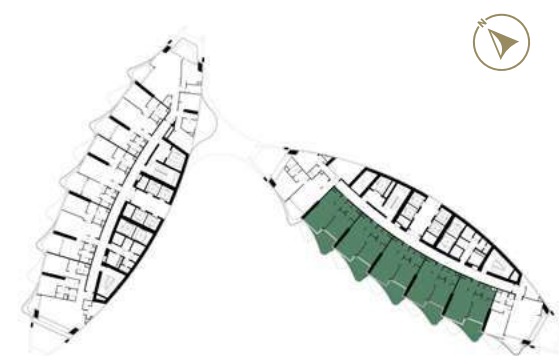

SAFAONE
de GRISOGONO
GENÈVE

FLOOR PLANS

1 BEDROOM

TOWER-B | TYPE-A
LEVELS: 06-21 & 23-38

2 BEDROOM

TOWER-A | TYPE-A
LEVELS: 07, 09, 11, 13, 15, 17, 19, 21,
24, 26, 28, 30, 32, 34, 36 & 38

LEVELS: 06,08,10,29,31,
33,35 & 37

LEVELS: 07,09,11,13,15,17,19,21,24,
26,28,30,32,34,36 & 38

LEVELS: 12,14,16,18,
20,23,25 & 27

LEVELS: 07,09,11,13,15,17,19,21,24,
26,28,30,32,34,36 & 38

2 BEDROOM

TOWER-A | TYPE-B
LEVELS: 06-21 & 23-38

2 BEDROOM

TOWER-A | TYPE-C
LEVELS: 06, 08, 10, 12, 14, 16, 18, 20,
23, 25, 27, 29, 31, 33, 35 & 37

LEVELS: 06,08,10,29,31,
33,35 & 37

LEVELS: 07,09,11,13,15,17,19,21,24,
26,28,30,32,34,36 & 38

LEVELS: 12,14,16,18,
20,23,25 & 27