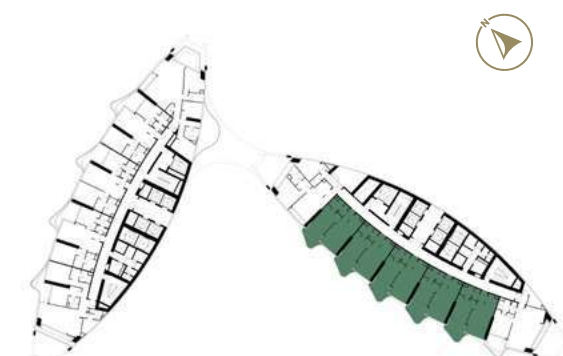

SAFAONE
de GRISOGONO
GENÈVE

FLOOR PLANS

1 BEDROOM

TOWER-B | TYPE-A
LEVELS: 06-21 & 23-38

2 BEDROOM

TOWER-A | TYPE-A
LEVELS: 07, 09, 11, 13, 15, 17, 19, 21,
24, 26, 28, 30, 32, 34, 36 & 38

LEVELS: 06,08,10,29,31,
33,35 & 37

LEVELS: 07,09,11,13,15,17,19,21,24,
26,28,30,32,34,36 & 38

LEVELS: 12,14,16,18,
20,23,25 & 27

LEVELS: 07,09,11,13,15,17,19,21,24,
26,28,30,32,34,36 & 38

2 BEDROOM

TOWER-A | TYPE-B
LEVELS: 06-21 & 23-38

2 BEDROOM

TOWER-A | TYPE-C
LEVELS: 06, 08, 10, 12, 14, 16, 18, 20,
23, 25, 27, 29, 31, 33, 35 & 37

LEVELS: 06,08,10,29,31,
33,35 & 37

LEVELS: 07,09,11,13,15,17,19,21,24,
26,28,30,32,34,36 & 38

LEVELS: 12,14,16,18,
20,23,25 & 27