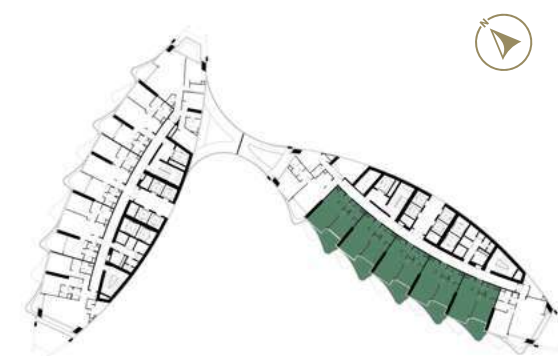

SAFAONE
de GRISOGONO
GENÈVE

FLOOR PLANS

1 BEDROOM

TOWER-B | TYPE-A
LEVELS: 06-21 & 23-38

2 BEDROOM

TOWER-A | TYPE-A
LEVELS: 07, 09, 11, 13, 15, 17, 19, 21,
24, 26, 28, 30, 32, 34, 36 & 38

LEVELS: 06,08,10,29,31,
33,35 & 37

LEVELS: 07,09,11,13,15,17,19,21,24,
26,28,30,32,34,36 & 38

LEVELS: 12,14,16,18,
20,23,25 & 27

LEVELS: 07,09,11,13,15,17,19,21,24,
26,28,30,32,34,36 & 38

2 BEDROOM

TOWER-A | TYPE-B
LEVELS: 06-21 & 23-38

2 BEDROOM

TOWER-A | TYPE-C
LEVELS: 06, 08, 10, 12, 14, 16, 18, 20,
23, 25, 27, 29, 31, 33, 35 & 37

LEVELS: 06,08,10,29,31,
33,35 & 37

LEVELS: 07,09,11,13,15,17,19,21,24,
26,28,30,32,34,36 & 38

LEVELS: 12,14,16,18,
20,23,25 & 27