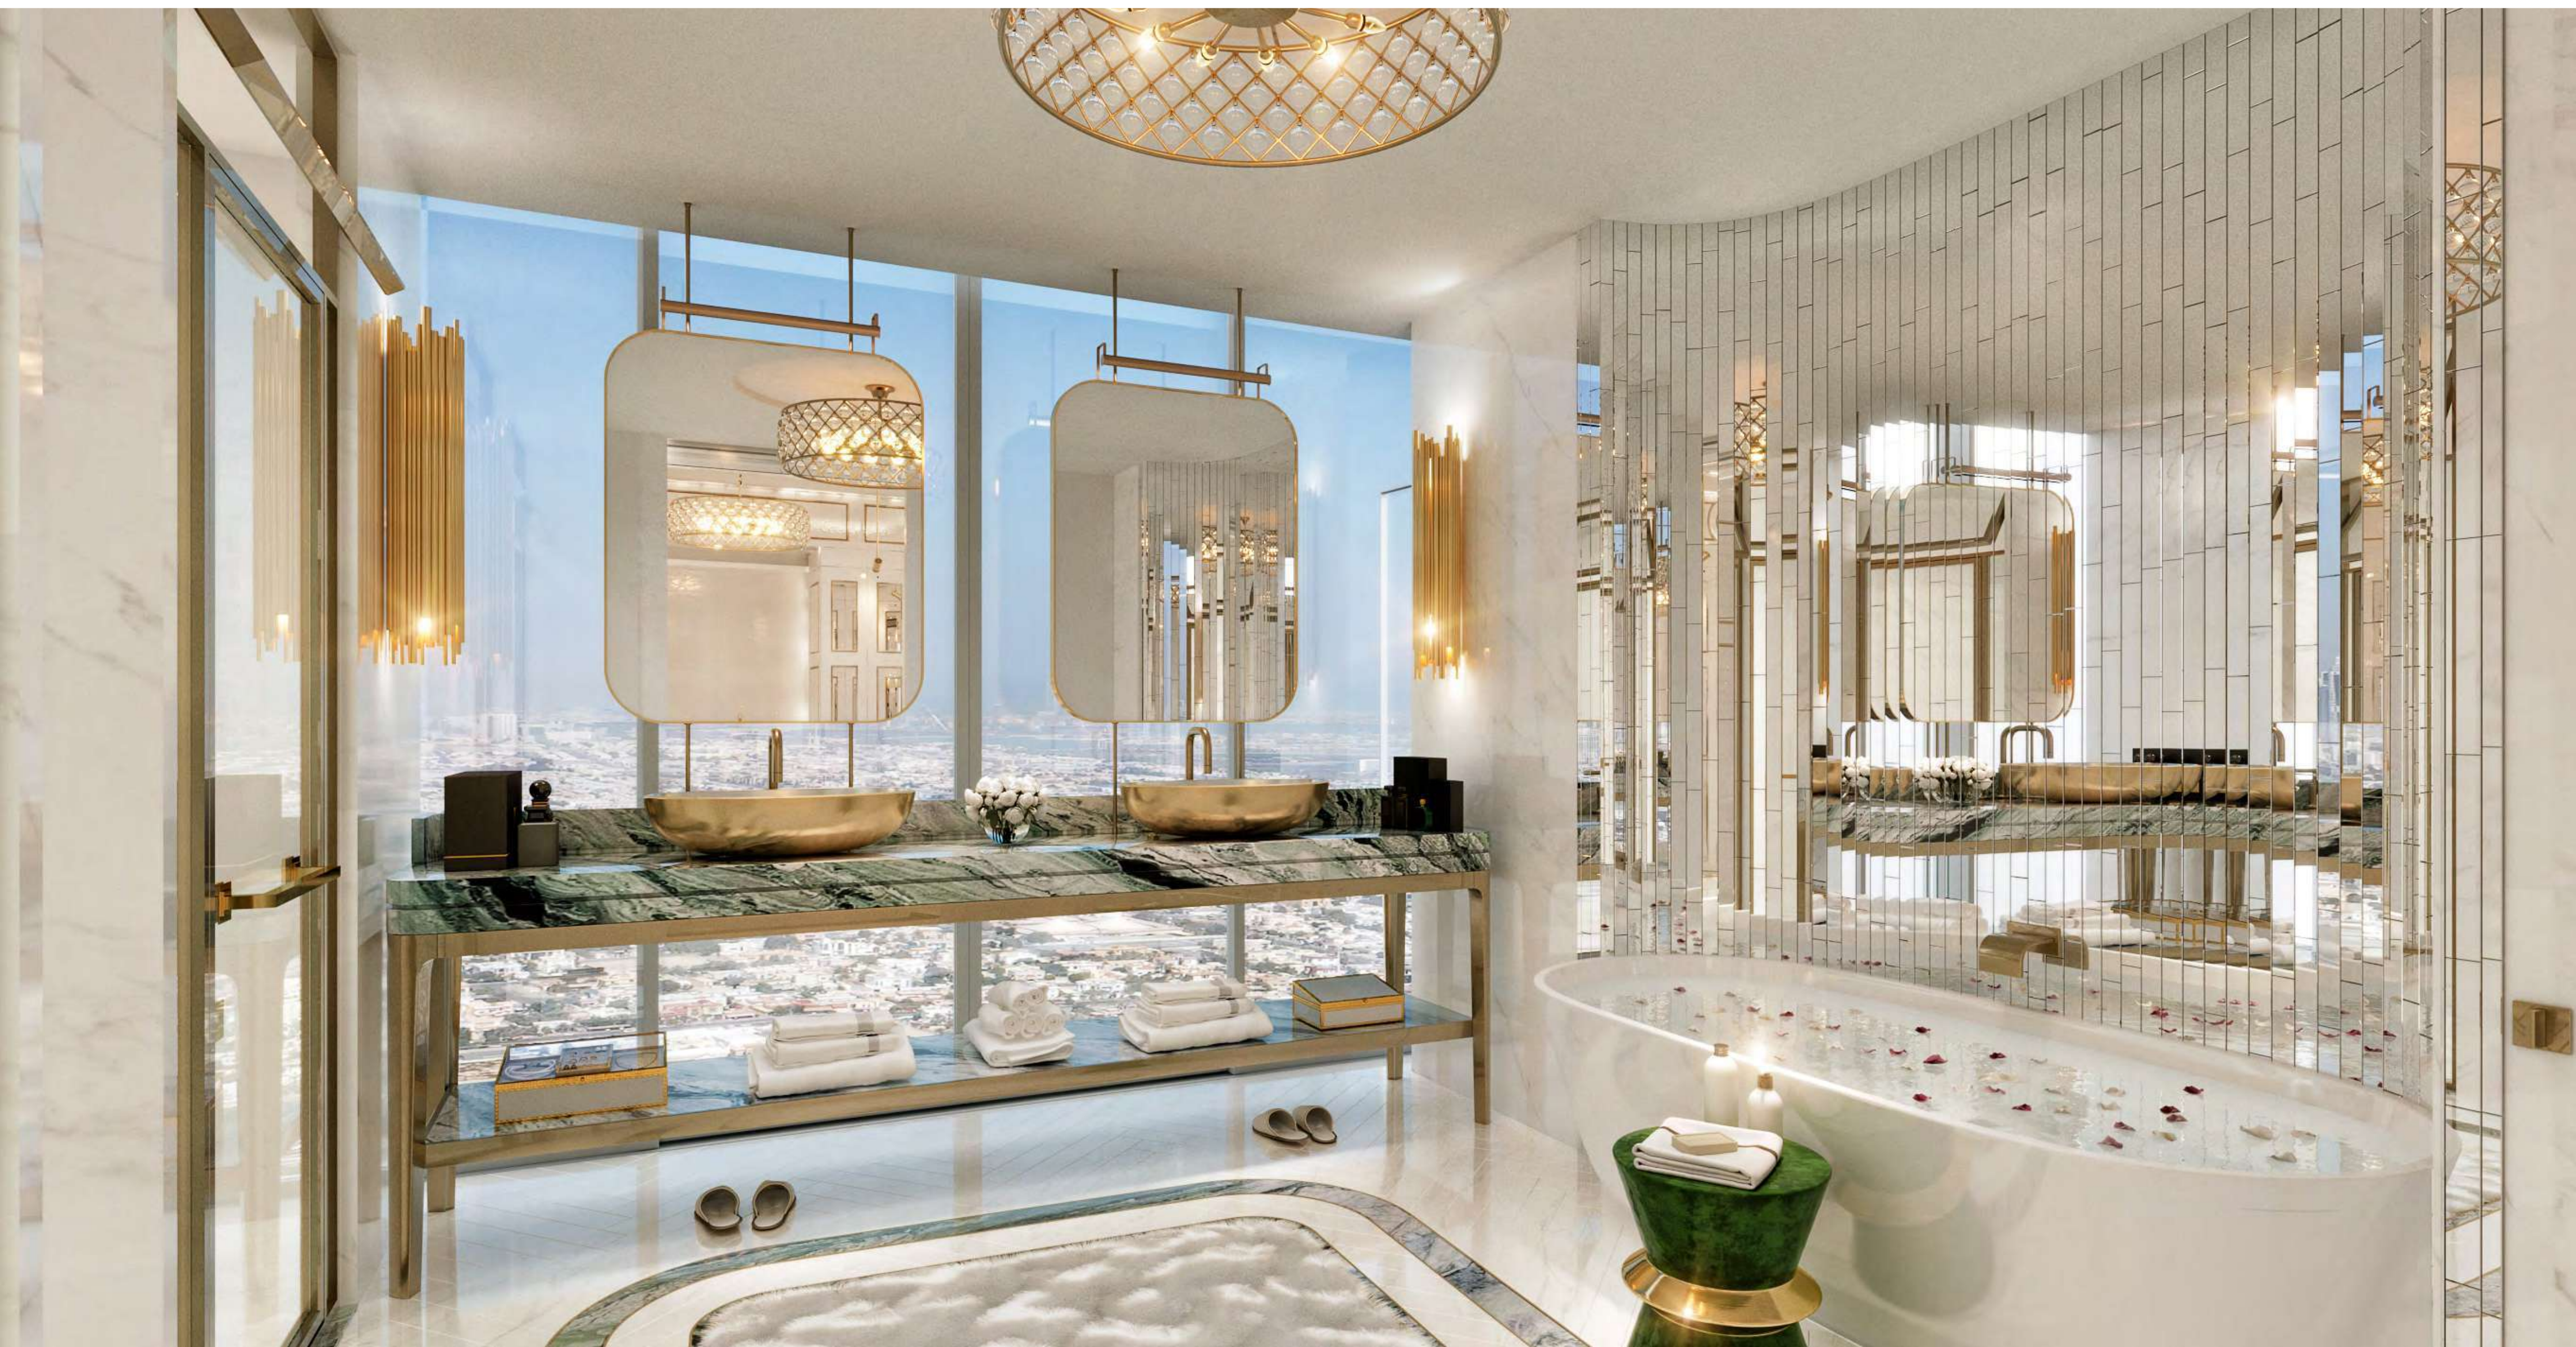

LUXURY IS
THE HIGHEST
TROPICAL ISLAND
ON EARTH

THE CROWNING GLORY.

An unprecedented rooftop ecosystem.
A gravity-defying island perched above the clouds.

This stunning, self-contained architectural treasure is 32 meters high and graced by manicured landscapes, birds on the wing and an elegant selection of cafes and restaurants. Its state-of-the-art climate-control system allows it to produce tropical rain at select moments of the day, offering you an experience found nowhere else on Earth.

LUXURY
IS YOURS
TO OWN

T H E N A T U R E O F L U X U R Y

DAMAC

TURN OPULENCE INTO YOUR ADDRESS.

Whether it's the refinement of a 1 bedroom home in Tower B or an ultra-luxurious 2 or 3 bedroom suite with personal splash pool in Tower A, Safa One sets a new standard in sophistication that glitters as brightly as a 24 carat gem.