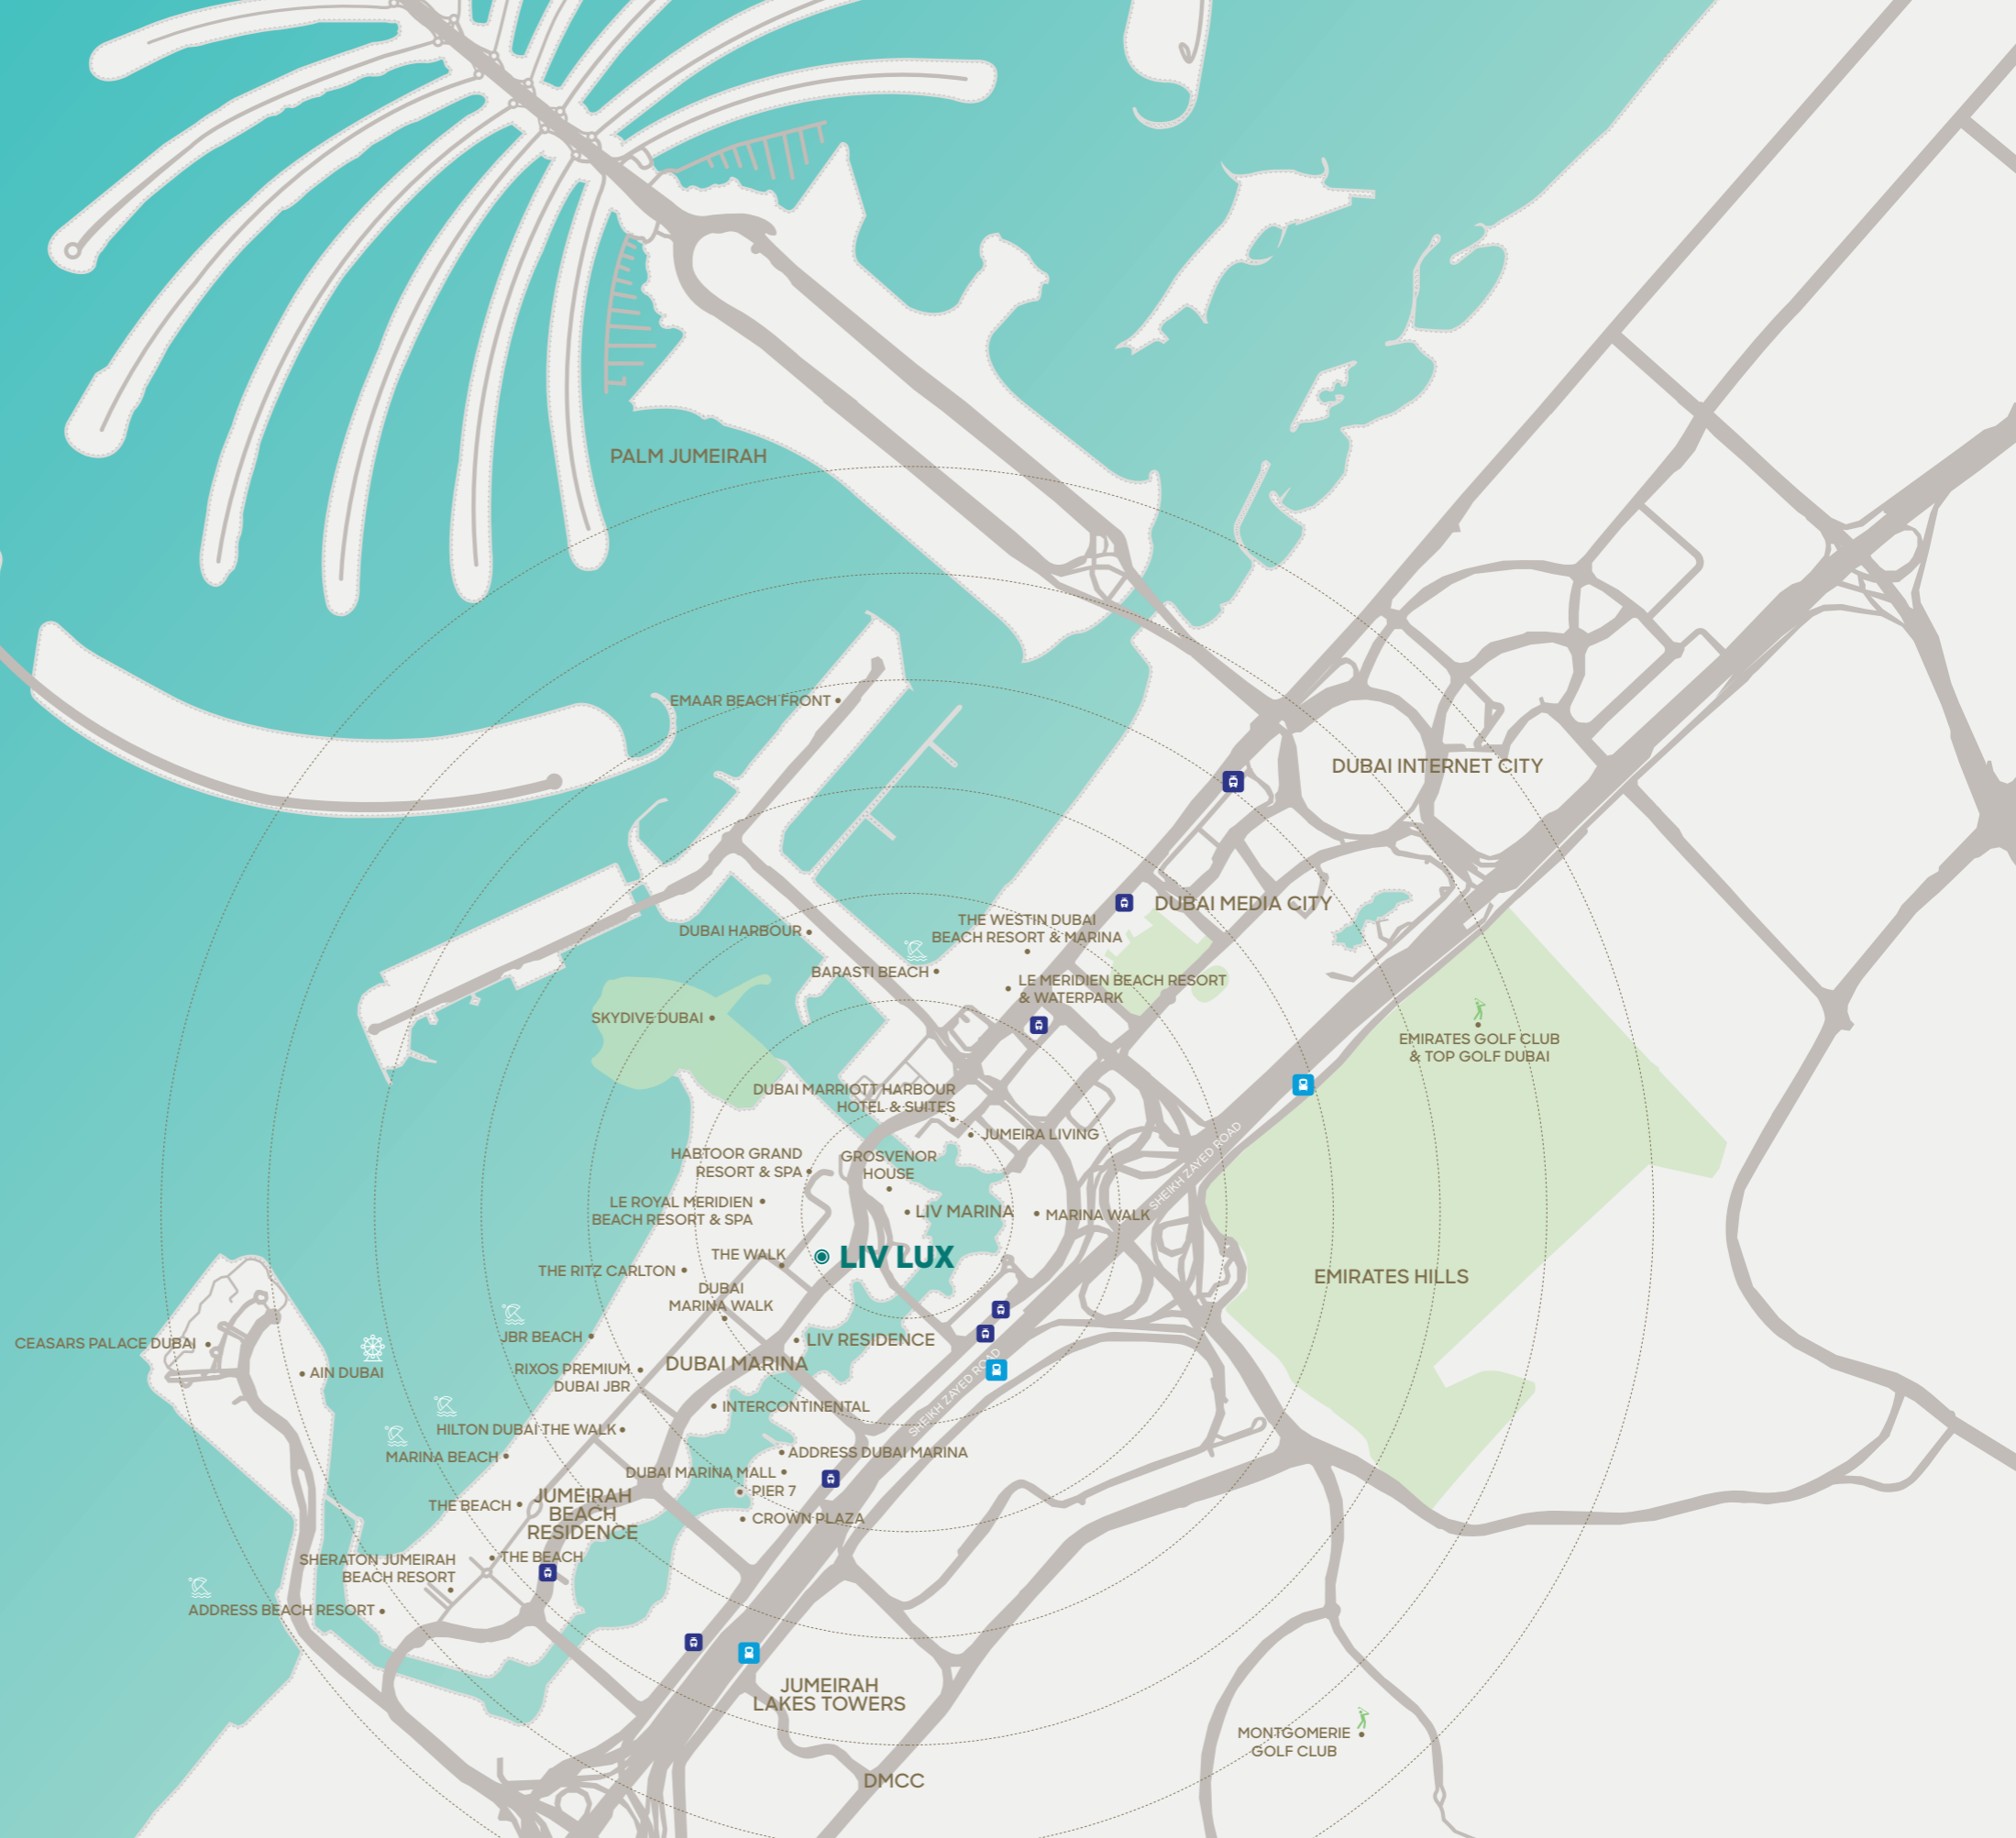

#### 5 STAR HOTELS

Le Royal Meridien  
Ritz Carlton  
Intercontinental  
Grosvenor House  
The Address JBR & Marina  
Jumeirah Living Marina

#### TRANSPORT

Dubai Metro  
Dubai Tram  
RTA Water Taxi  
Sheikh Zayed Road

#### OTHER NEARBY DESTINATIONS

Dubai International Airport - 22 mins  
Al Maktoum International Airport - 22 mins  
Mall of the Emirates - 7 mins  
Dubai Hills Mall - 10 mins  
Palm Jumeirah - 5 mins  
DIFC - 18mins  
Atlantis Aquaventure - 9 mins  
Dubai Parks & Resorts - 15 mins