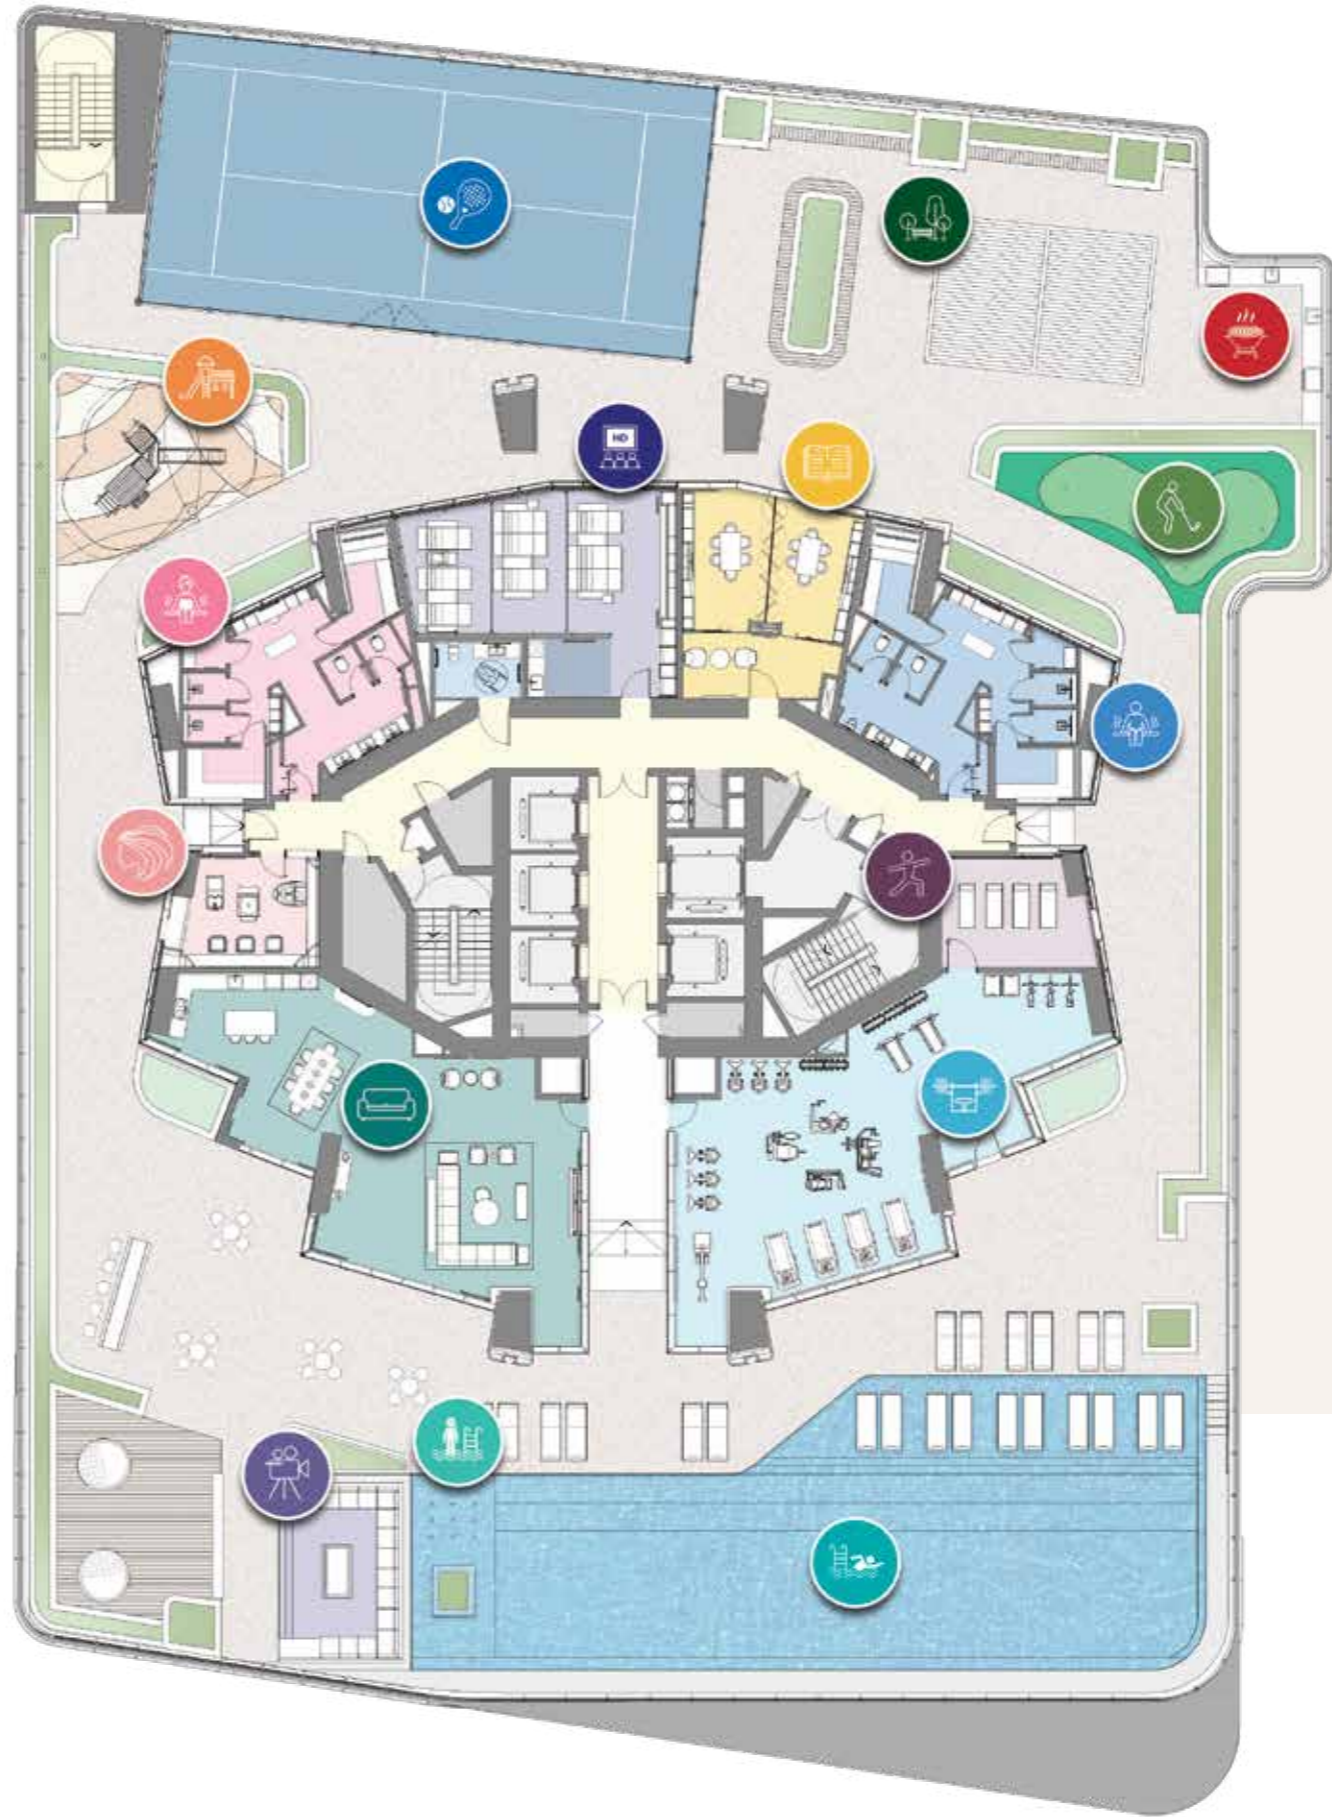

Experience breathtaking waterfront views while using the latest training equipment in the fitness center, private yoga rooms, or retreat into the

dedicated spa with sauna and steam rooms, with changing facilities for ladies and gents.

Invite your own beauticians to the Private Salon available to Residents Only.

Entertain or Host Private Events in the Luxury Residents Lounge, or have access to well equipped conference rooms. End your day with a movie in the state of the art Indoor Theatre, equipped with the latest in video equipment & Plush Seating.

# A FULL FLOOR OF AMENITIES

OVER 27,000 SQ FT. OF AMENITIES EXCEEDS ALL EXPECTATIONS

-  Residents Lounge
-  Residents Beauty Salon
-  Ladies' Steam & Sauna
-  Indoor Movie Theatre
-  Conference & Study Rooms
-  Men's Steam & Sauna
-  Yoga Studio
-  Indoor Gym
-  Infinity Pool
-  Kids Splash Pool
-  Outdoor Cinema
-  Kids Play Area
-  Padel Court
-  Residence Gardens
-  BBQ & Dining Area
-  Golf Putting Green

AMENITIES  
FLOORPLAN